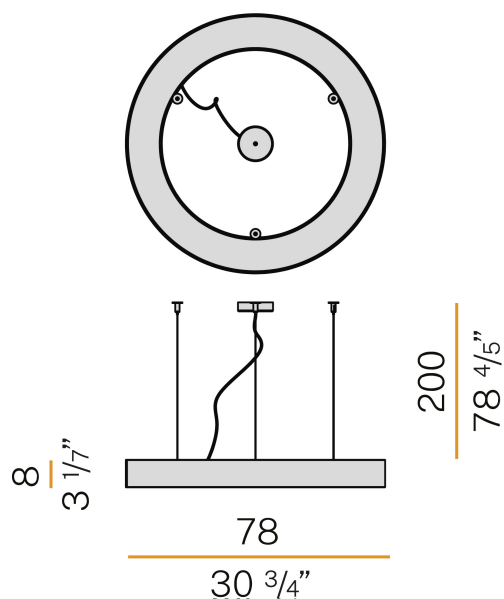

PANZERI

Silver Ring

220-240V AC dimmable (DALI/Push DIM)

L08202.080.0402

Data sheet

CODE	L08202.080.0402
SYSTEM POWER CONSUMPTION	45W
EFFICACY	67.84lm/W
LIGHT SOURCE	LED
LIGHT SOURCE LIFETIME	L80 (B20) 80.000h
COLOUR TEMPERATURE	3000K Ra>90
LIGHT DISTRIBUTION	diffused
POWER SUPPLY	220-240V AC
FREQUENCY	50/60Hz
ELECTRICAL CONFIGURATION	dimmable (DALI/Push DIM)
DRIVER	integrated included
NOMINAL LUMINOUS FLUX	6111lm
LUMEN OUTPUT	3053lm
EFFICIENCY	50%
WEIGHT	8,55 Kg
PROTECTION DEGREE	IP40
COLOUR TOLLERANCES	SDCM 3
GLOW WIRE TEST PERFORMANCE	850°
PACKING DIMENSIONS (CM)	90,0 x 18,0 x 90,0

Suspension lighting fixture for interiors, with direct light emission. Pickled sheet metal structure in polyacrylic paint. Aluminium dissipation plates. Pickled sheet metal covers in white, black or bronze polyacrylic paint, or with gold leaf coating. Diffuser in modelled polycarbonate with opaline finish. Suspension kit with griplocks and 2m (78,7") long steel cables. 2,5m (98,4") long power cable in transparent PVC. Power canopy with galvanized sheet metal ceiling bracket and pickled sheet metal covering in white, black or bronze polyacrylic paint, or with gold leaf coating.

Technical drawing

Polar diagram